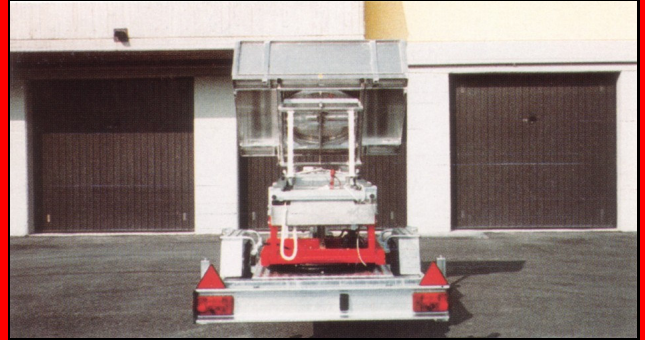

The trailer was designed in compliance with the European Directives and the highest European requirements for road travel.