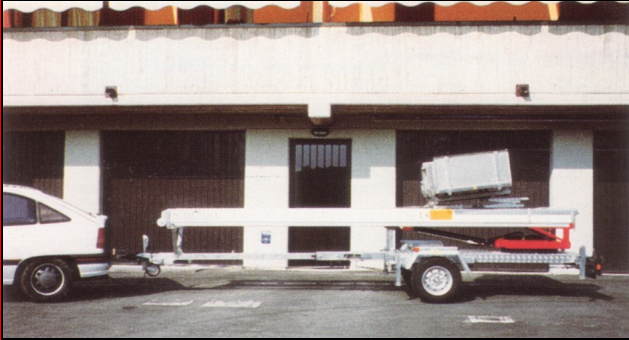

MAGICA 2000 Trailer

**SCALA REALE**

Via C. Prampolini 18/A – 42034 CASINA (RE) – ITALY
Tel +39 0522 604477 – Fax +39 0522 609784 - www.scalareale.it – email: info@scalareale.it

Magica 2000 Trailer was designed to meet with most handling requirements. The system is very quickly put in place and ready for use in a few minutes.

The trailer fits into the class of "light" trailers (up to 750 kg) and may be driven by regular car license holders. The trailer has got a retractable drawbar fitting back into the vehicle profile after putting the lift in place so that less parking space is required.

Magica 2000 Trailer is available in 17.4 and 20.5 m versions both featuring 200 kg capacity. All operations are electrically controlled.

Very high quality standards (all items are complying with European Directives 98/37/CE), top technical reliability over several production years as well as a strong and easy construction make this unit an ideal system for moving furniture in and out of elevated floor apartments.

Once the lift is in place the drawbar can be pulled back to fit into a smaller parking place.

Magica 2000 is finely finished with an aluminum anti-slip frame protecting the lift chassis.

All telescopic sliding sections are made out of aluminum EN AW-7020 assuring 200 kg rated load. All operations are performed electrically and controlled on a push-button panel; on the top of the lift a push button for down and stop operations is available.